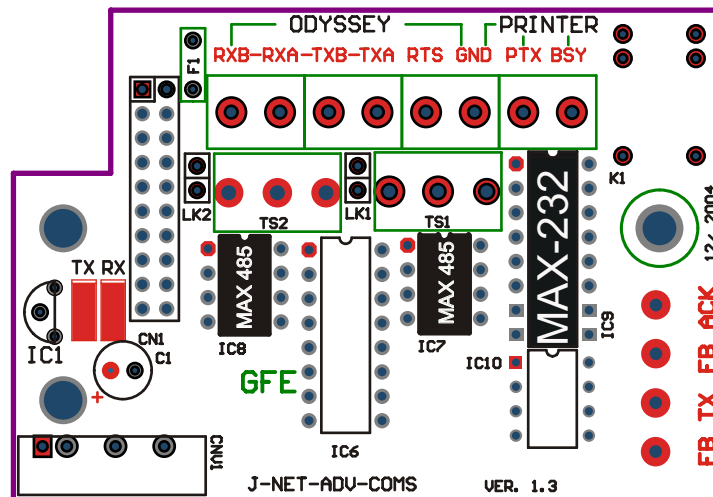

# J-NET ADVANCED-COMS CONFIGURATIONS

**ADV-COMS TO ODYSSEY VIA RS232 AND EXTERNAL PRINTER**

**ADV-COMS TO ODYSSEY VIA RS485 AND EXTERNAL PRINTER**