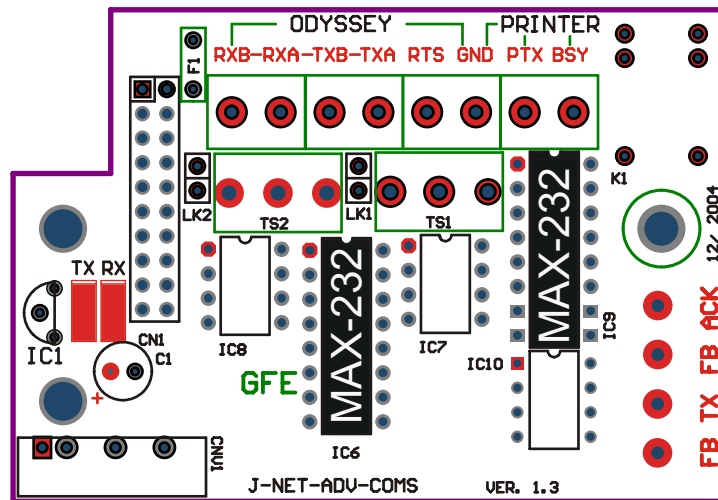

# J-NET ADVANCED-COMS CONFIGURATIONS

**ADV-COMS TO ODYSSEY VIA RS232 AND EXTERNAL PRINTER**

**ADV-COMS TO ODYSSEY VIA RS485 AND EXTERNAL PRINTER**